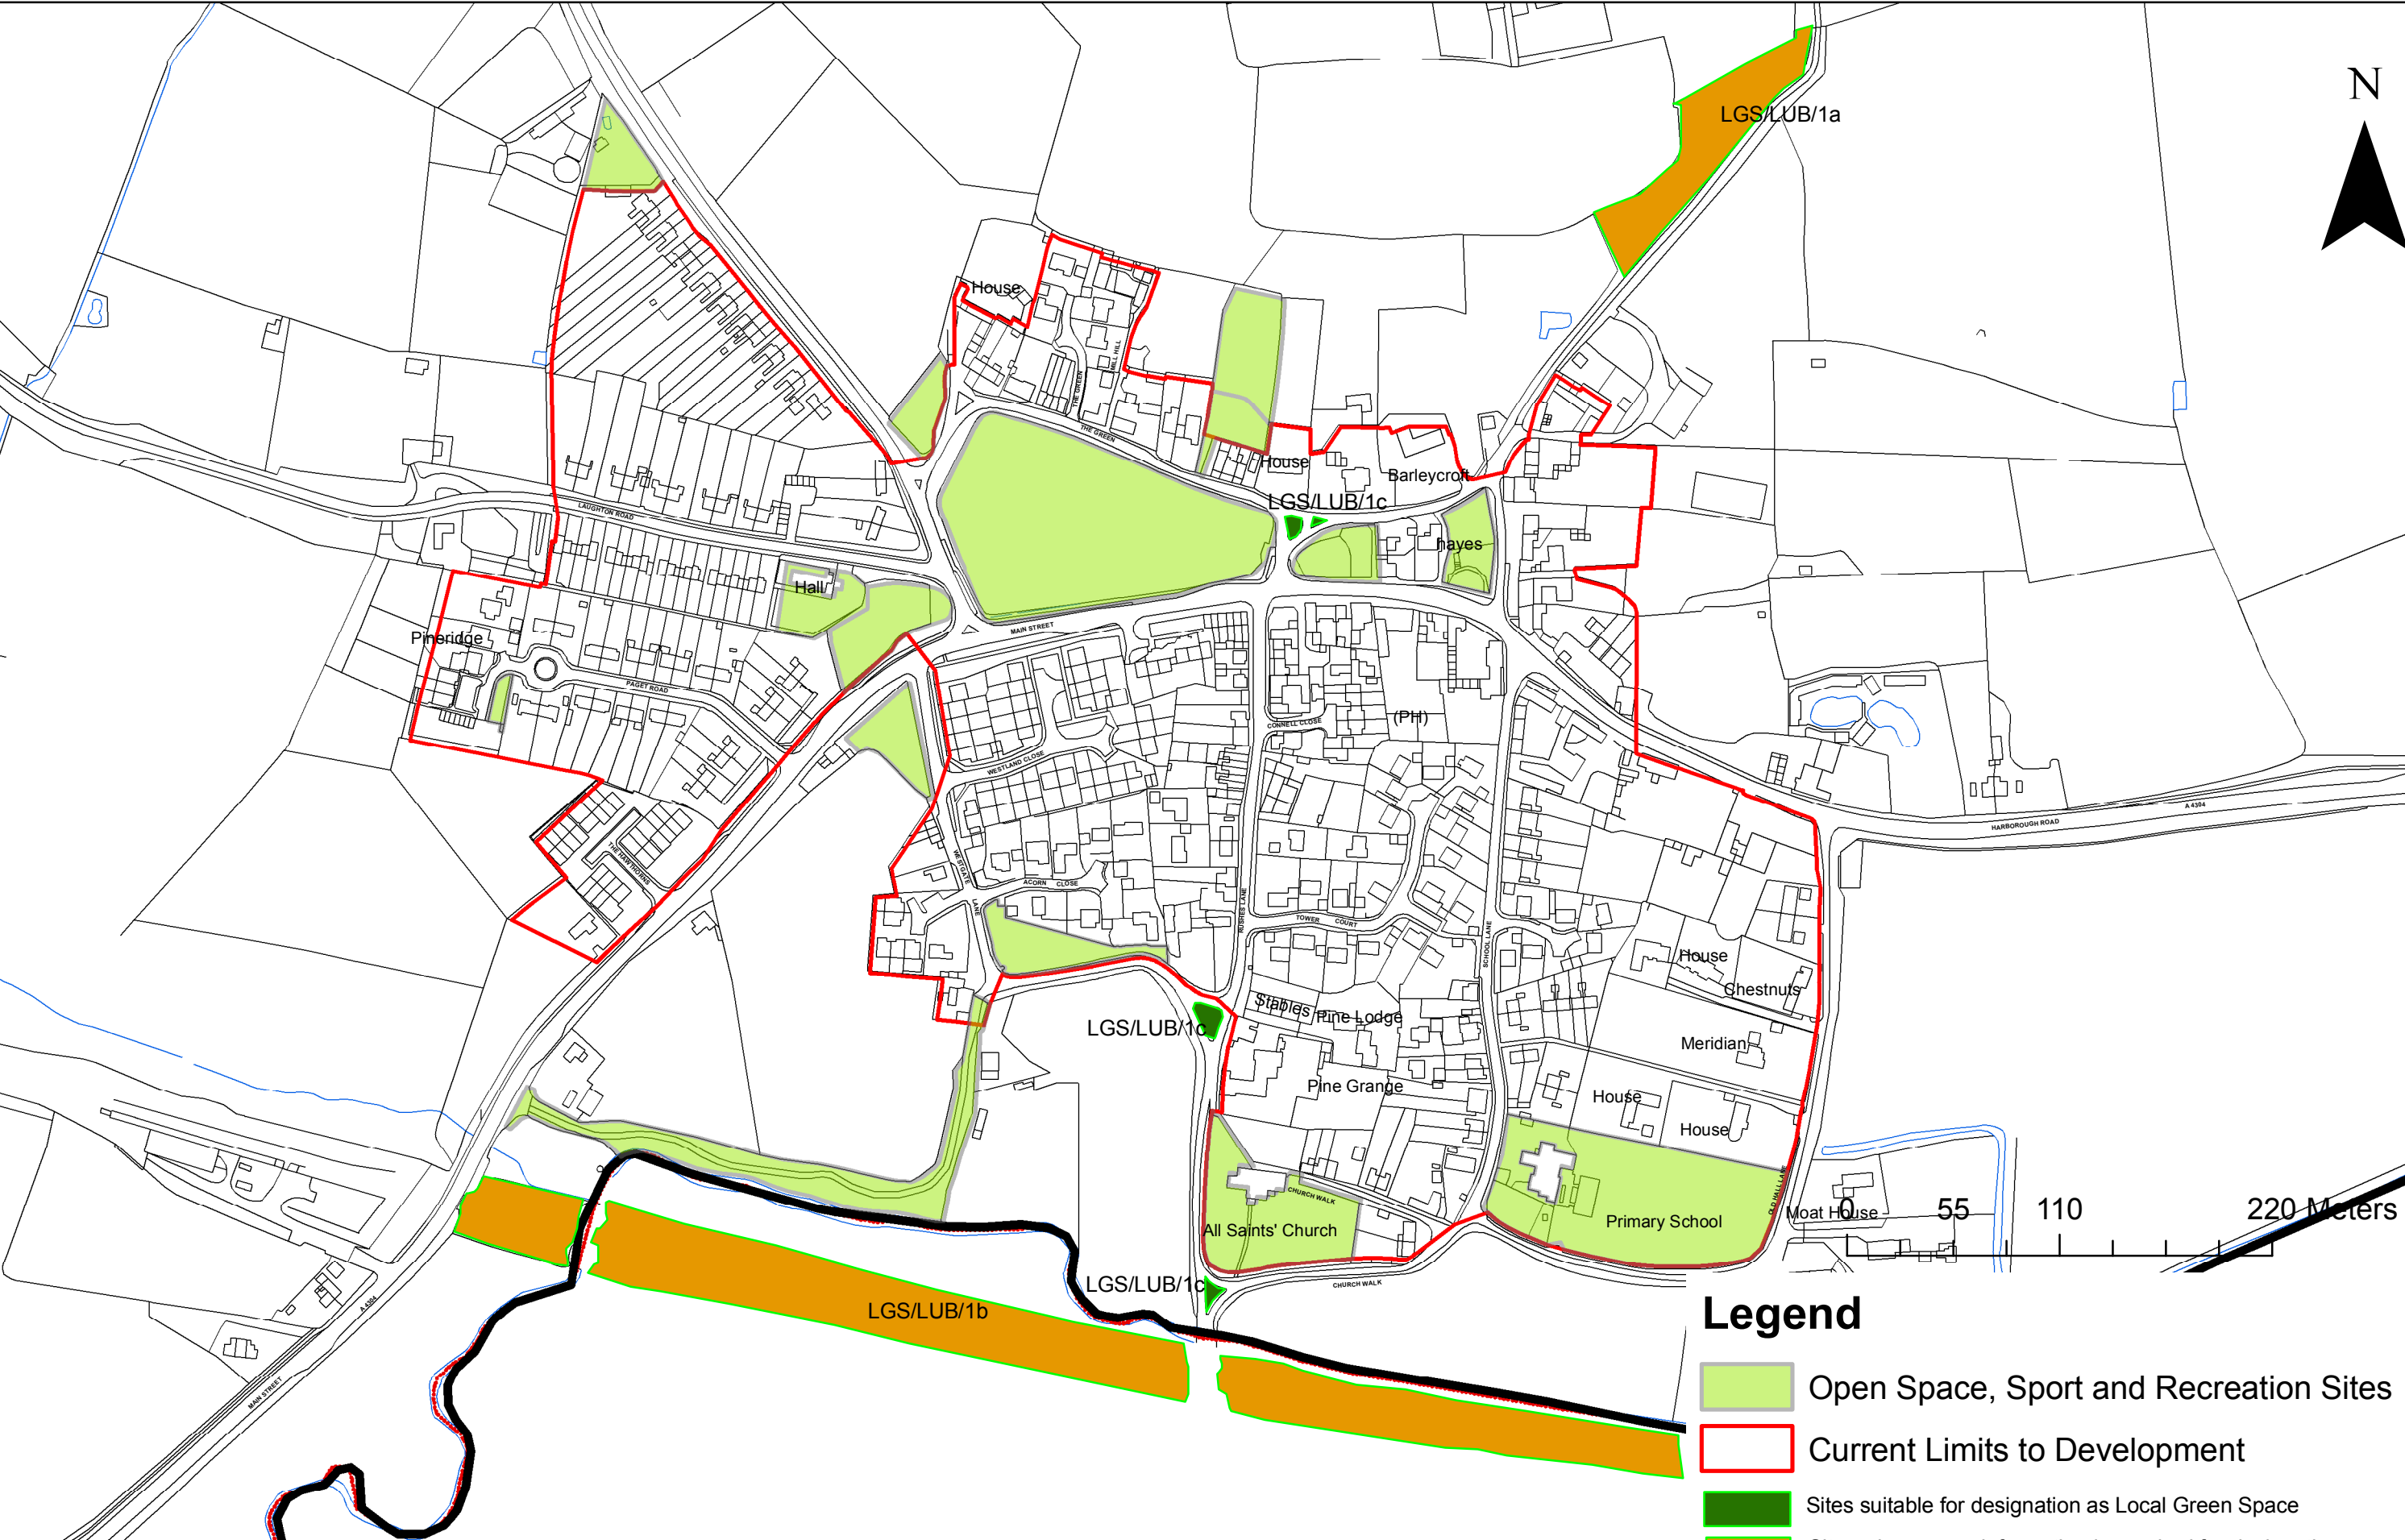

Open Space, Sport and Recreation Sites - Lubenham 1

Legend

- Open Space, Sport and Recreation Sites
- Current Limits to Development
- Sites suitable for designation as Local Green Space
- Sites where more information is required for designation
- Sites unsuitable for designation as Local Green Space